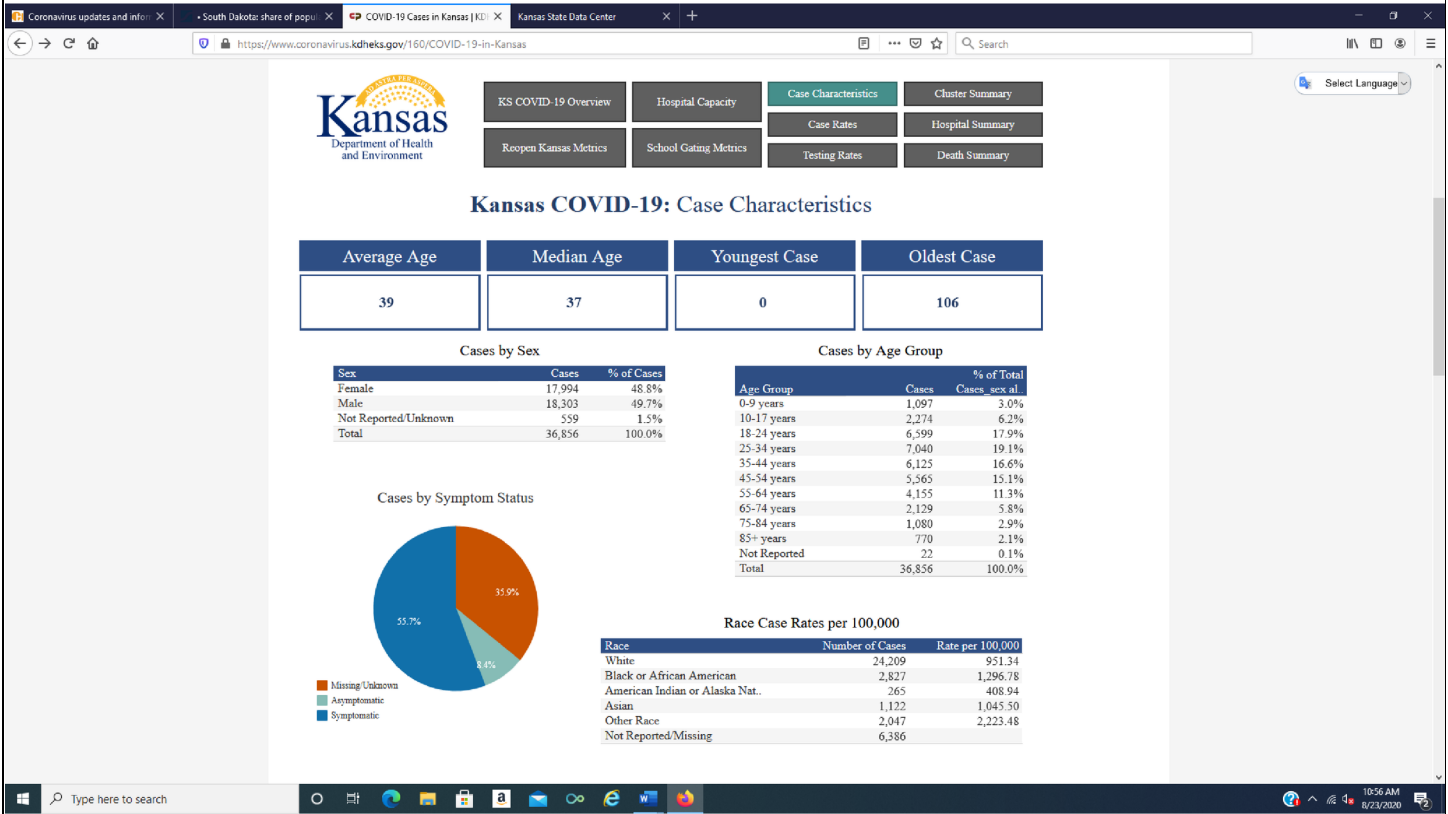

Lorem Ipsum

Lorem ipsum dolor sit amet, consectetur adipiscing elit. Mauris maximus fringilla ligula, in malesuada erat tempor ac. Quisque dapibus posuere turpis, vel aliquam massa vehicula non.

Table E. Kansas COVID-19 Cases by Age (as of August 23, 2020)